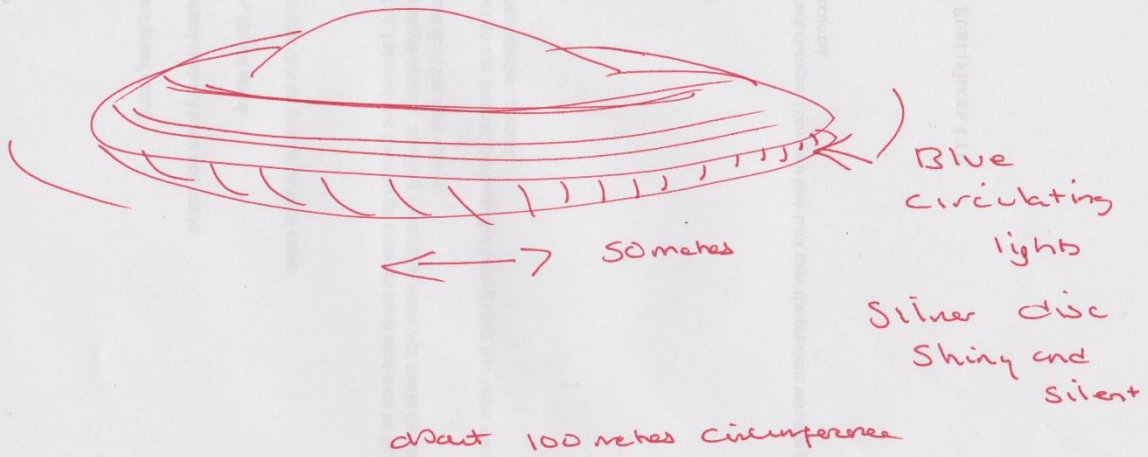

Burrill Lake 2pm

30th August 2017

500 metres High along tree line

Came from Coastal / Ocean Side of road.

Heading towards Pigeon house mountain.

Sketch by witness of disc shaped UFO sighted near Burrill Lake, NSW, Australia